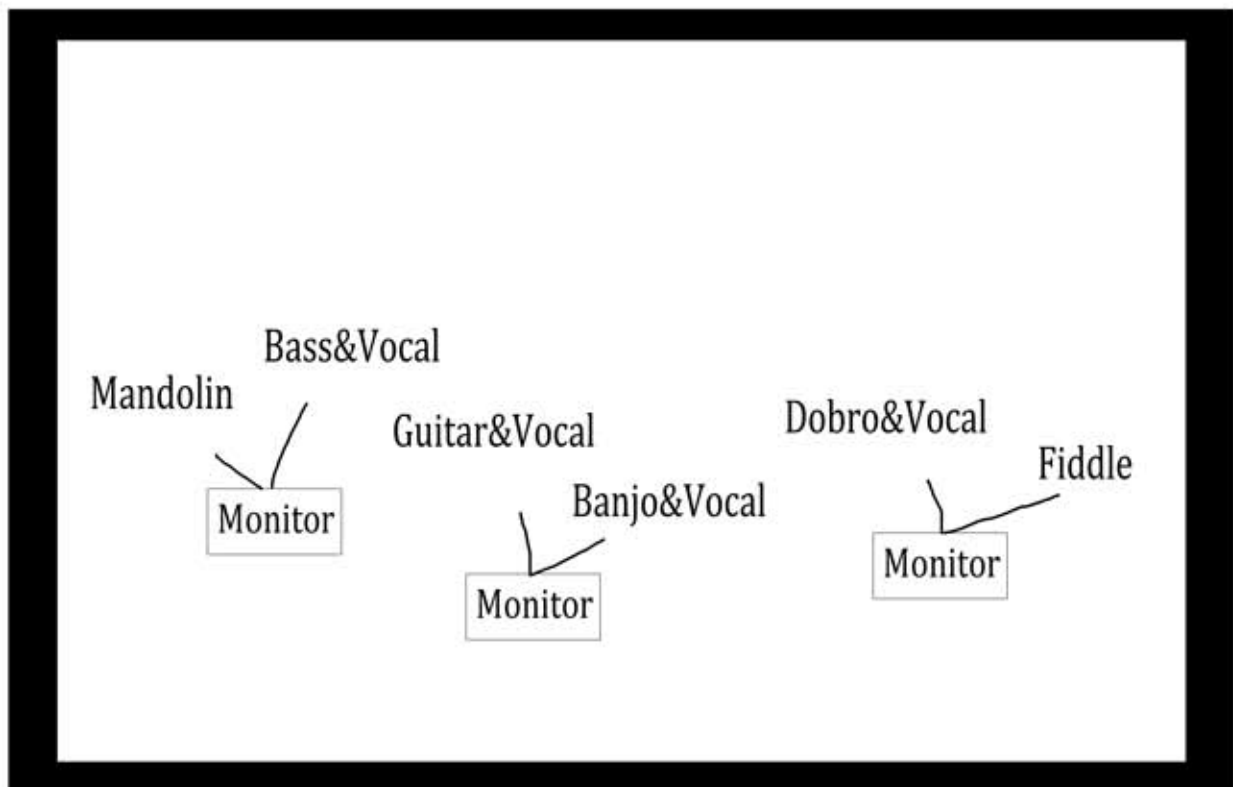

## Technical

- 1 DI-box for Guitar-output
- 1 DI-box for Double Bass or microphone for bassamp
- 1 DI-box for Mandolin-output
- 1 DI-box for Dobro Output
- 1 xlr-cable to connect Banjomic
- 1 xlr-cable to connect Fiddlemic
- 4 vocal microphones & mic stands

## Stage Plot (as preferred)

audience